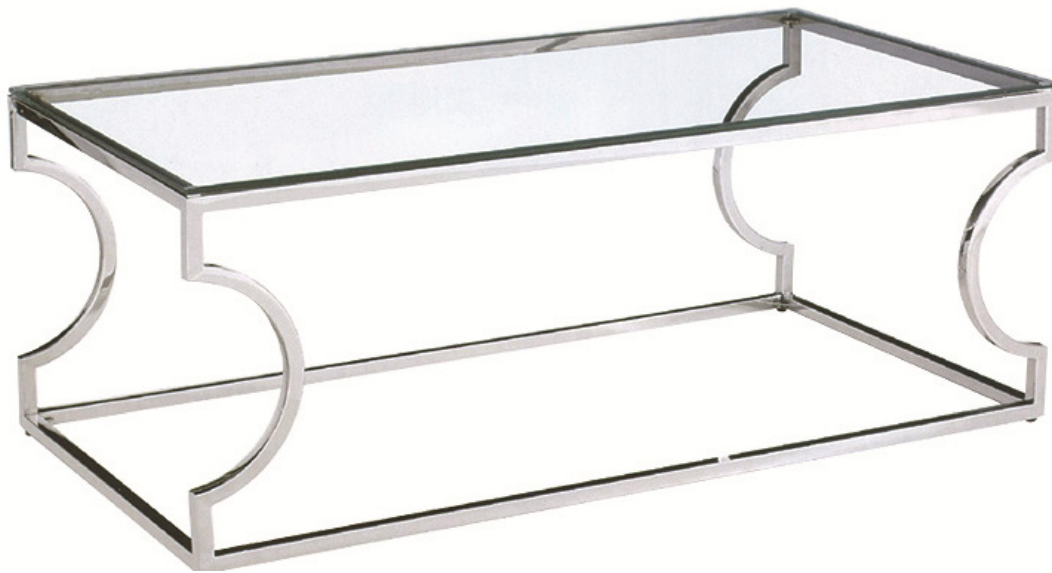

Perth Occasional Collection - Gold

ITEM	DESCRIPTION	ITEM DIMENSIONS CARTON DIMENSIONS	FINISH	MATERIAL(S)	40HQ / PACK VOLUME	WEIGHT	COUNTRY OF ORIGIN
RSTQ-9899C-GD	Perth Coffee Table	H17" W47" D24" H07" W50" D26"	Golden Chrome	Stainless Steel/ Glass	338/6.95cft	30kg/66lbs	China
RSTQ-9899E-GD	Perth End Table	H24" W24" D24" H04" W26" D26"			666/3.53ft	15kg/33lbs	

Perth Occasional Collection - Silver

ITEM	DESCRIPTION	ITEM DIMENSIONS CARTON DIMENSIONS	FINISH	MATERIAL(S)	40HQ / PACK VOLUME	WEIGHT	COUNTRY OF ORIGIN
RSTQ-9899C	Perth Coffee Table	H17" W47" D24" H07" W50" D26"	Chrome	Stainless Steel/ Glass	338/6.95cft	30kg/66lbs	China
RSTQ-9899E	Perth End Table	H24" W24" D24" H04" W26" D26"			666/3.53ft	15kg/33lbs	