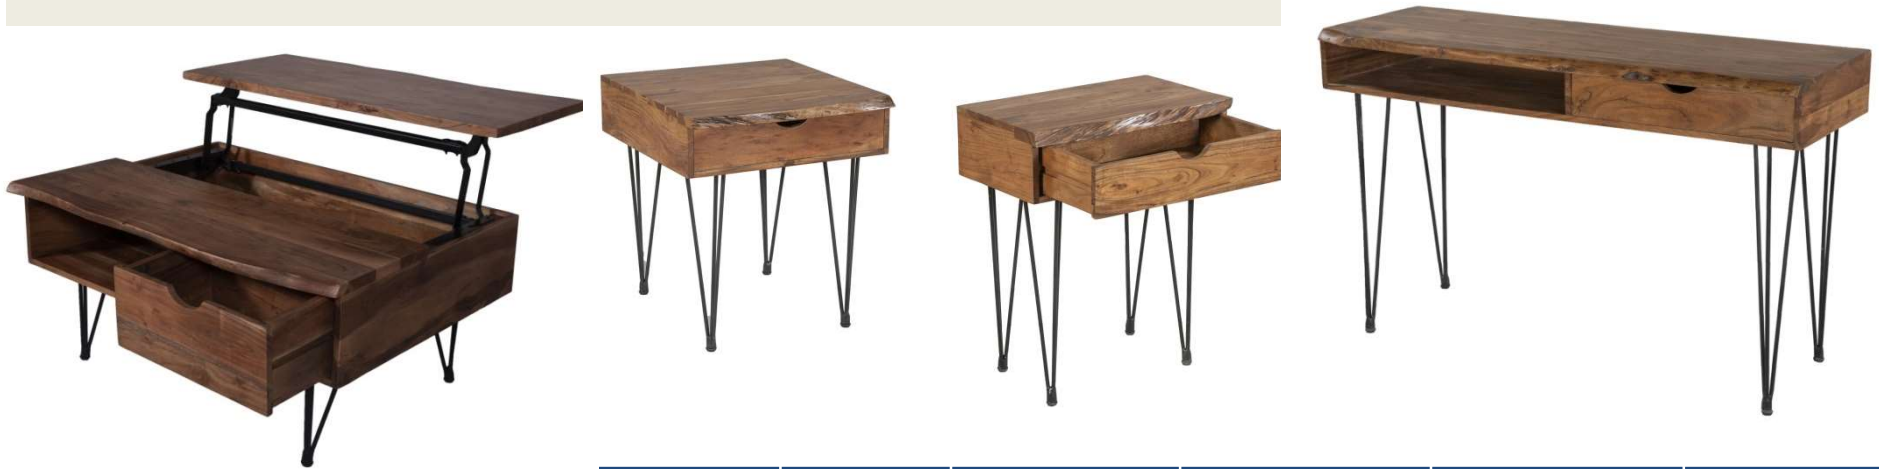

Napoli Occasional Set (L)

ITEM	DESCRIPTION	ITEM DIMENSIONS	FINISH	MATERIAL(S)	40HQ / PACK VOLUME	WEIGHT	COUNTRY OF ORIGIN
RSTQ-3010C	Napoli Lift Coffee Table	H18" W40" D30" H19" W44" D"	Natural	Acacia/ Iron	205/11.46cft	54kg/119lbs	India
RSTQ-3010E	Napoli End Table	H25" W24" D24" H14" W27" D26"			421/5.58cft	26kg/57lbs	
RSTQ-3010CON	Napoli Console Table	H31" W51" D18" H10" W55" D22"			321/7.3cft	36kg/79lbs	
RSTQ-3010ST	Napoli Side Table	H24" W14" D23" H14" W15" D28"			569/4.13cft	19kg/43lbs	