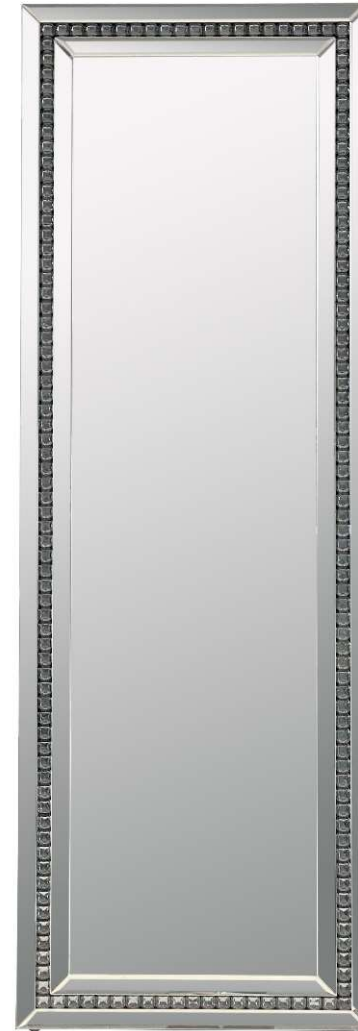

# Bright Standing Mirror (L)

ITEM	DESCRIPTION	ITEM DIMENSIONS CARTON DIMENSIONS	FINISH	MATERIAL(S)	40HQ / PACK VOLUME	WEIGHT	COUNTRY OF ORIGIN PORT
RSTQ-1053	Standing Mirror	H64" W22" D2" H3" W65" D21"	Mirror / Crystal Glass Silver	Glass / Wood	599/3.92cft	14kg/31bs	China